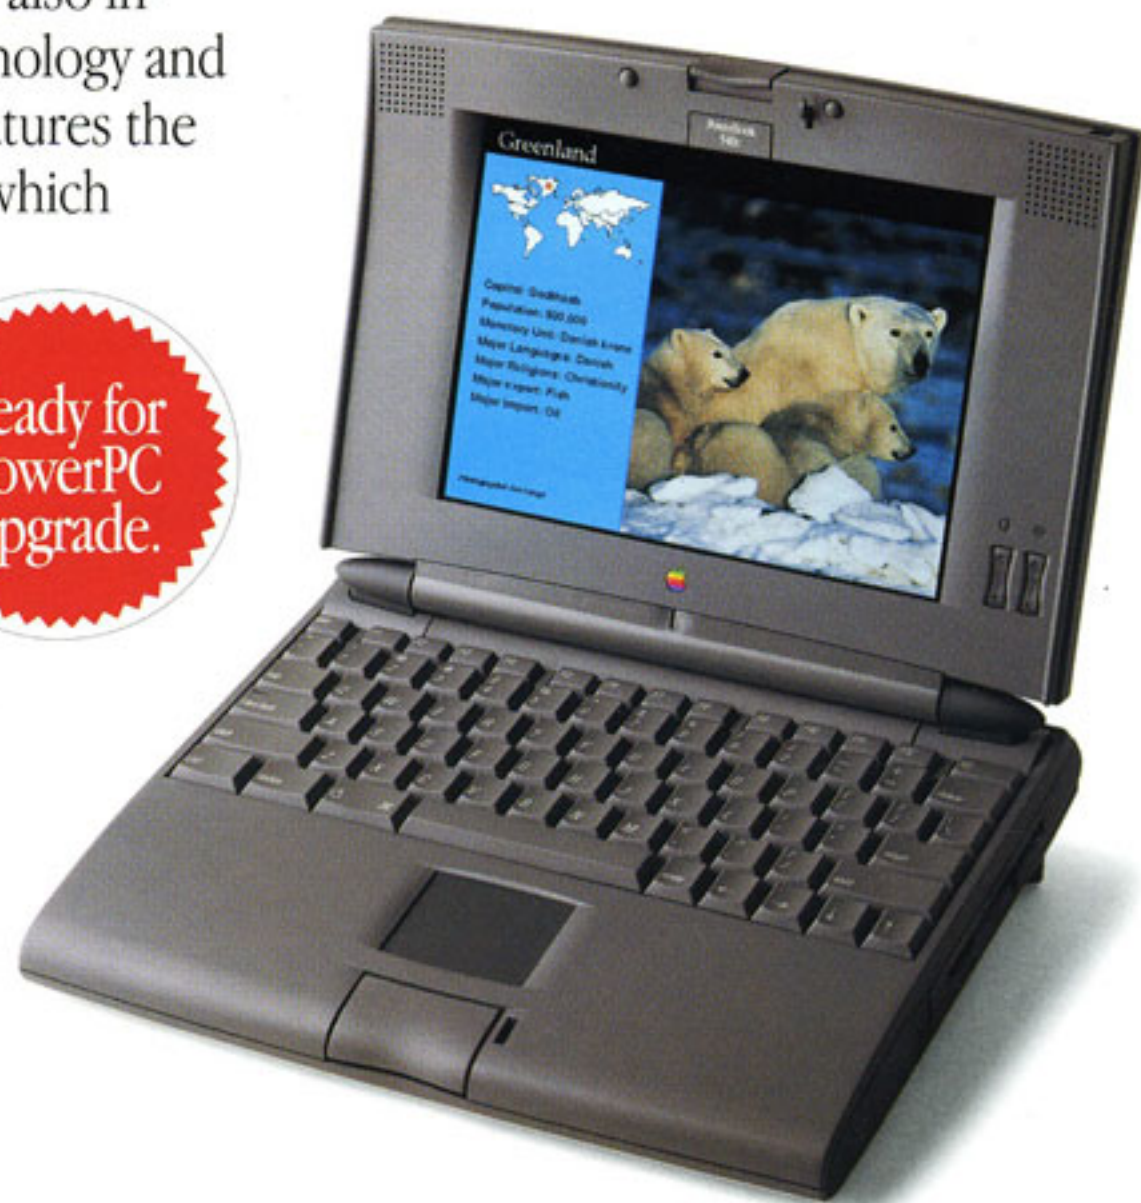

The PowerBook 540c also includes a number of technology and design innovations. It features the built-in Apple trackpad, which

combines ease of use with extremely precise cursor control in a durable design with no moving parts. The new PowerBook Intelligent Batteries can provide as much as three hours of use and be recharged in less than two hours.

Designed for easy expansion, the PowerBook 540c is upgradable to PowerPC chip technology and offers the optional PCMCIA Expansion Module. And to help make you more productive right away, the PowerBook 540c comes with the PowerBook Mobility Bundle, integrated software that lets you access network resources remotely, synchronize files, optimize battery power, work with Windows and DOS files, and more.

With its power, advanced features, and expandability, the PowerBook 540c is truly the answer for mobile users who need a high-performance color system today—and who want to take advantage of PowerPC technology in the future.